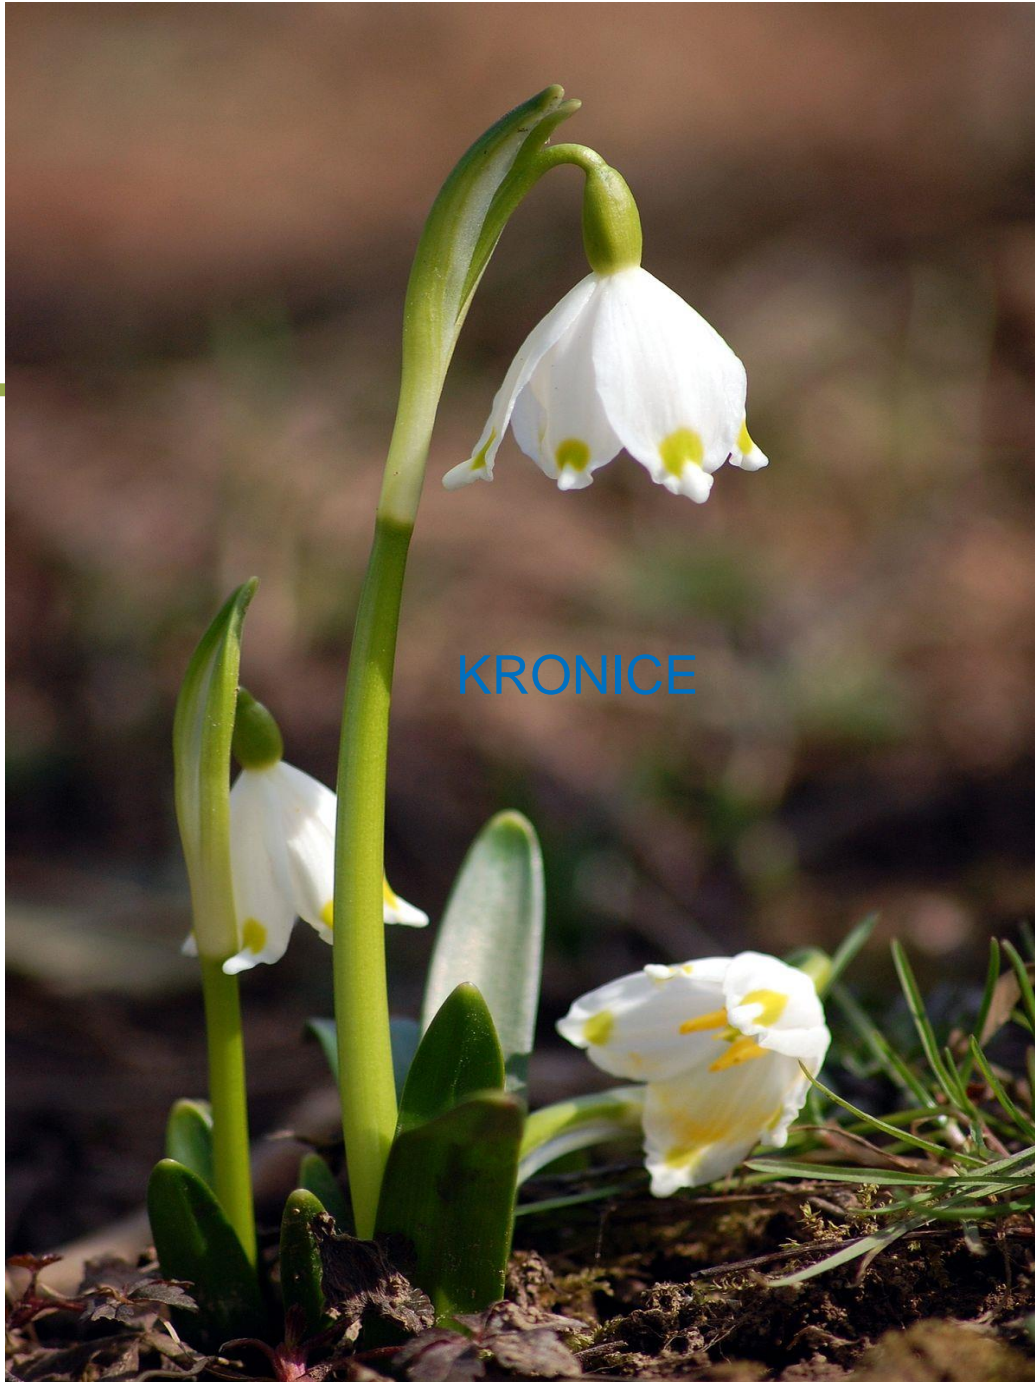

SPOMLADANSKE ROŽICE

The background features a series of overlapping, flowing, and semi-transparent lines in a color palette of orange, red, and purple. These lines create a sense of movement and depth. A single, solid white horizontal line is positioned in the lower-middle section of the image, cutting across the colorful patterns.

ZVONČEK

KRONICE

TROBENTICE

TELOH

ŽAFRAN

KATERE CVETLICE
NAJDEMO NA VRTU?

TULIPAN

NARCISA